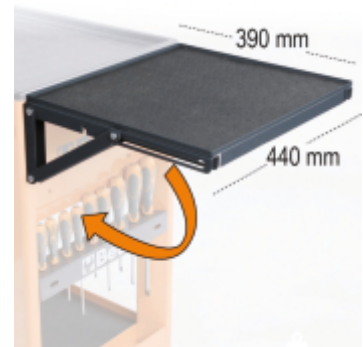

## Folding shelf for items RSC24 - RSC24A - C50S

Features:

- For use as additional worktop
- Worktop dimensions: 390x440 mm, protected by an anti-oil and anti-petrol rubber mat
- Load capacity: 20 kg

📦 3,4 kg